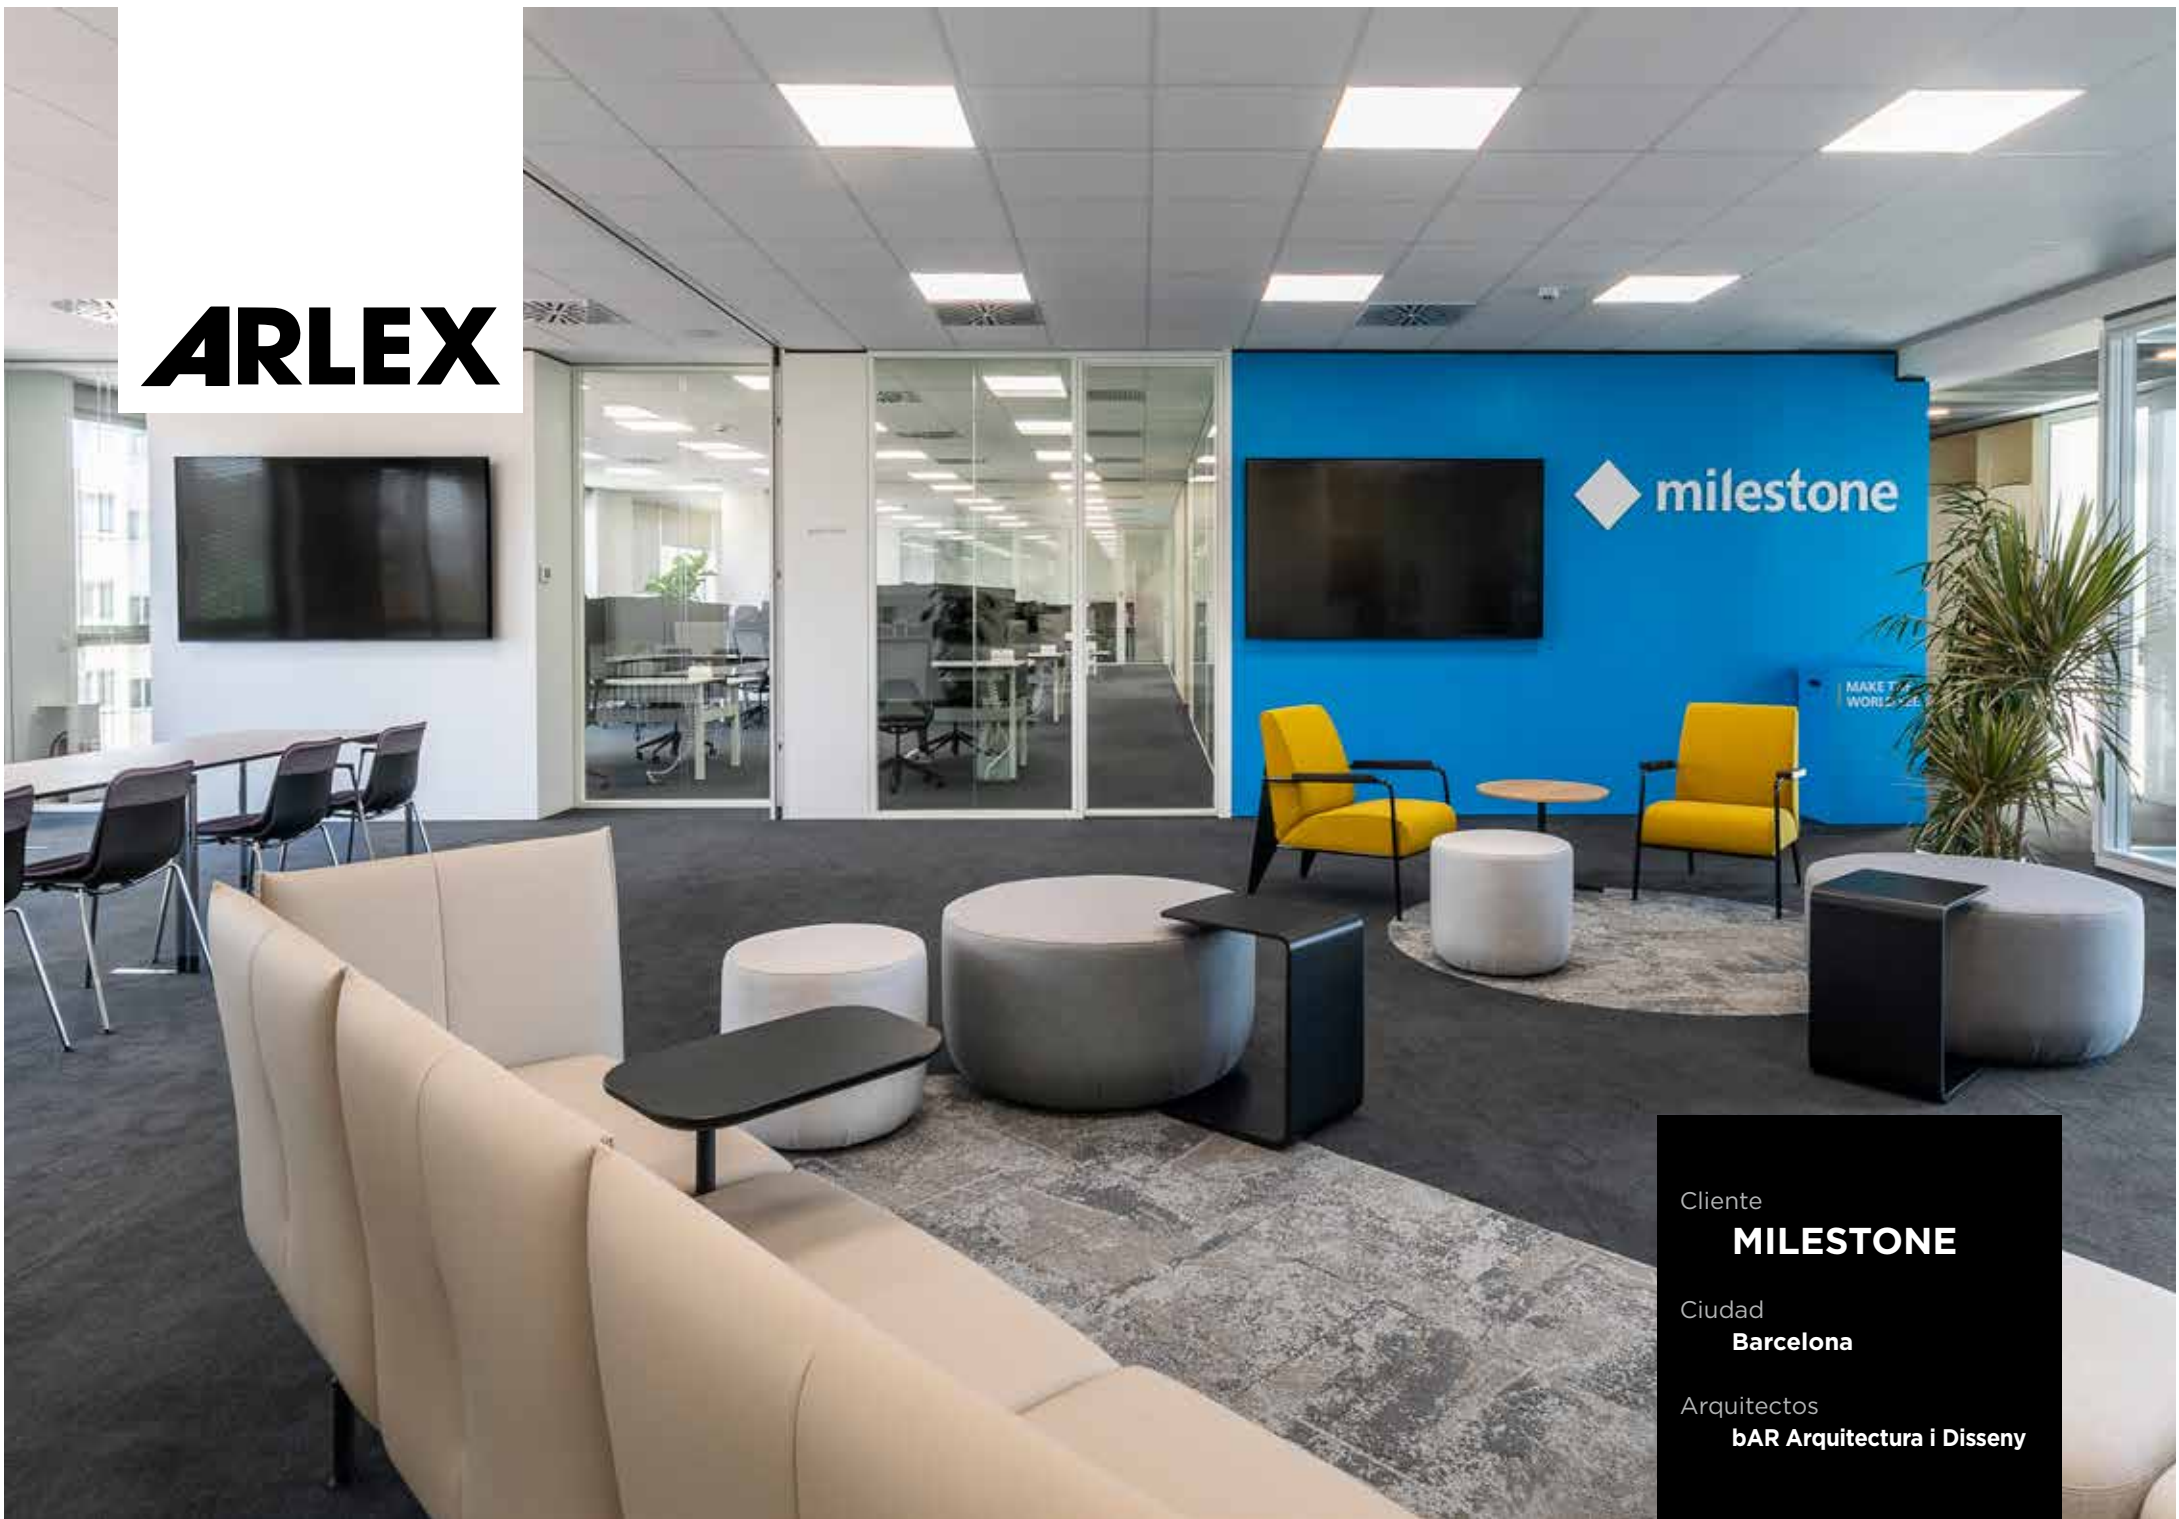

ARLEX

Ciente

MILESTONE

Ciudad

Barcelona

Arquitectos

bAR Arquitectura i Disseny

The ARLEX logo is positioned in the top left corner of the image. It consists of the word "ARLEX" in a bold, black, sans-serif font, set against a white background. The logo is partially overlaid by a black rectangular box that also contains the word "MILESTONE".

ARLEX

The MILESTONE logo is located in the top left corner, within a black rectangular box. It features the word "MILESTONE" in a white, sans-serif font.

MILESTONE

The image shows a modern office interior with a grey carpet, a white ceiling with recessed lighting, and large windows. In the foreground, there is a light-colored sofa and several round ottomans. In the background, there is a conference table with chairs and a yellow armchair. The overall design is clean and minimalist.